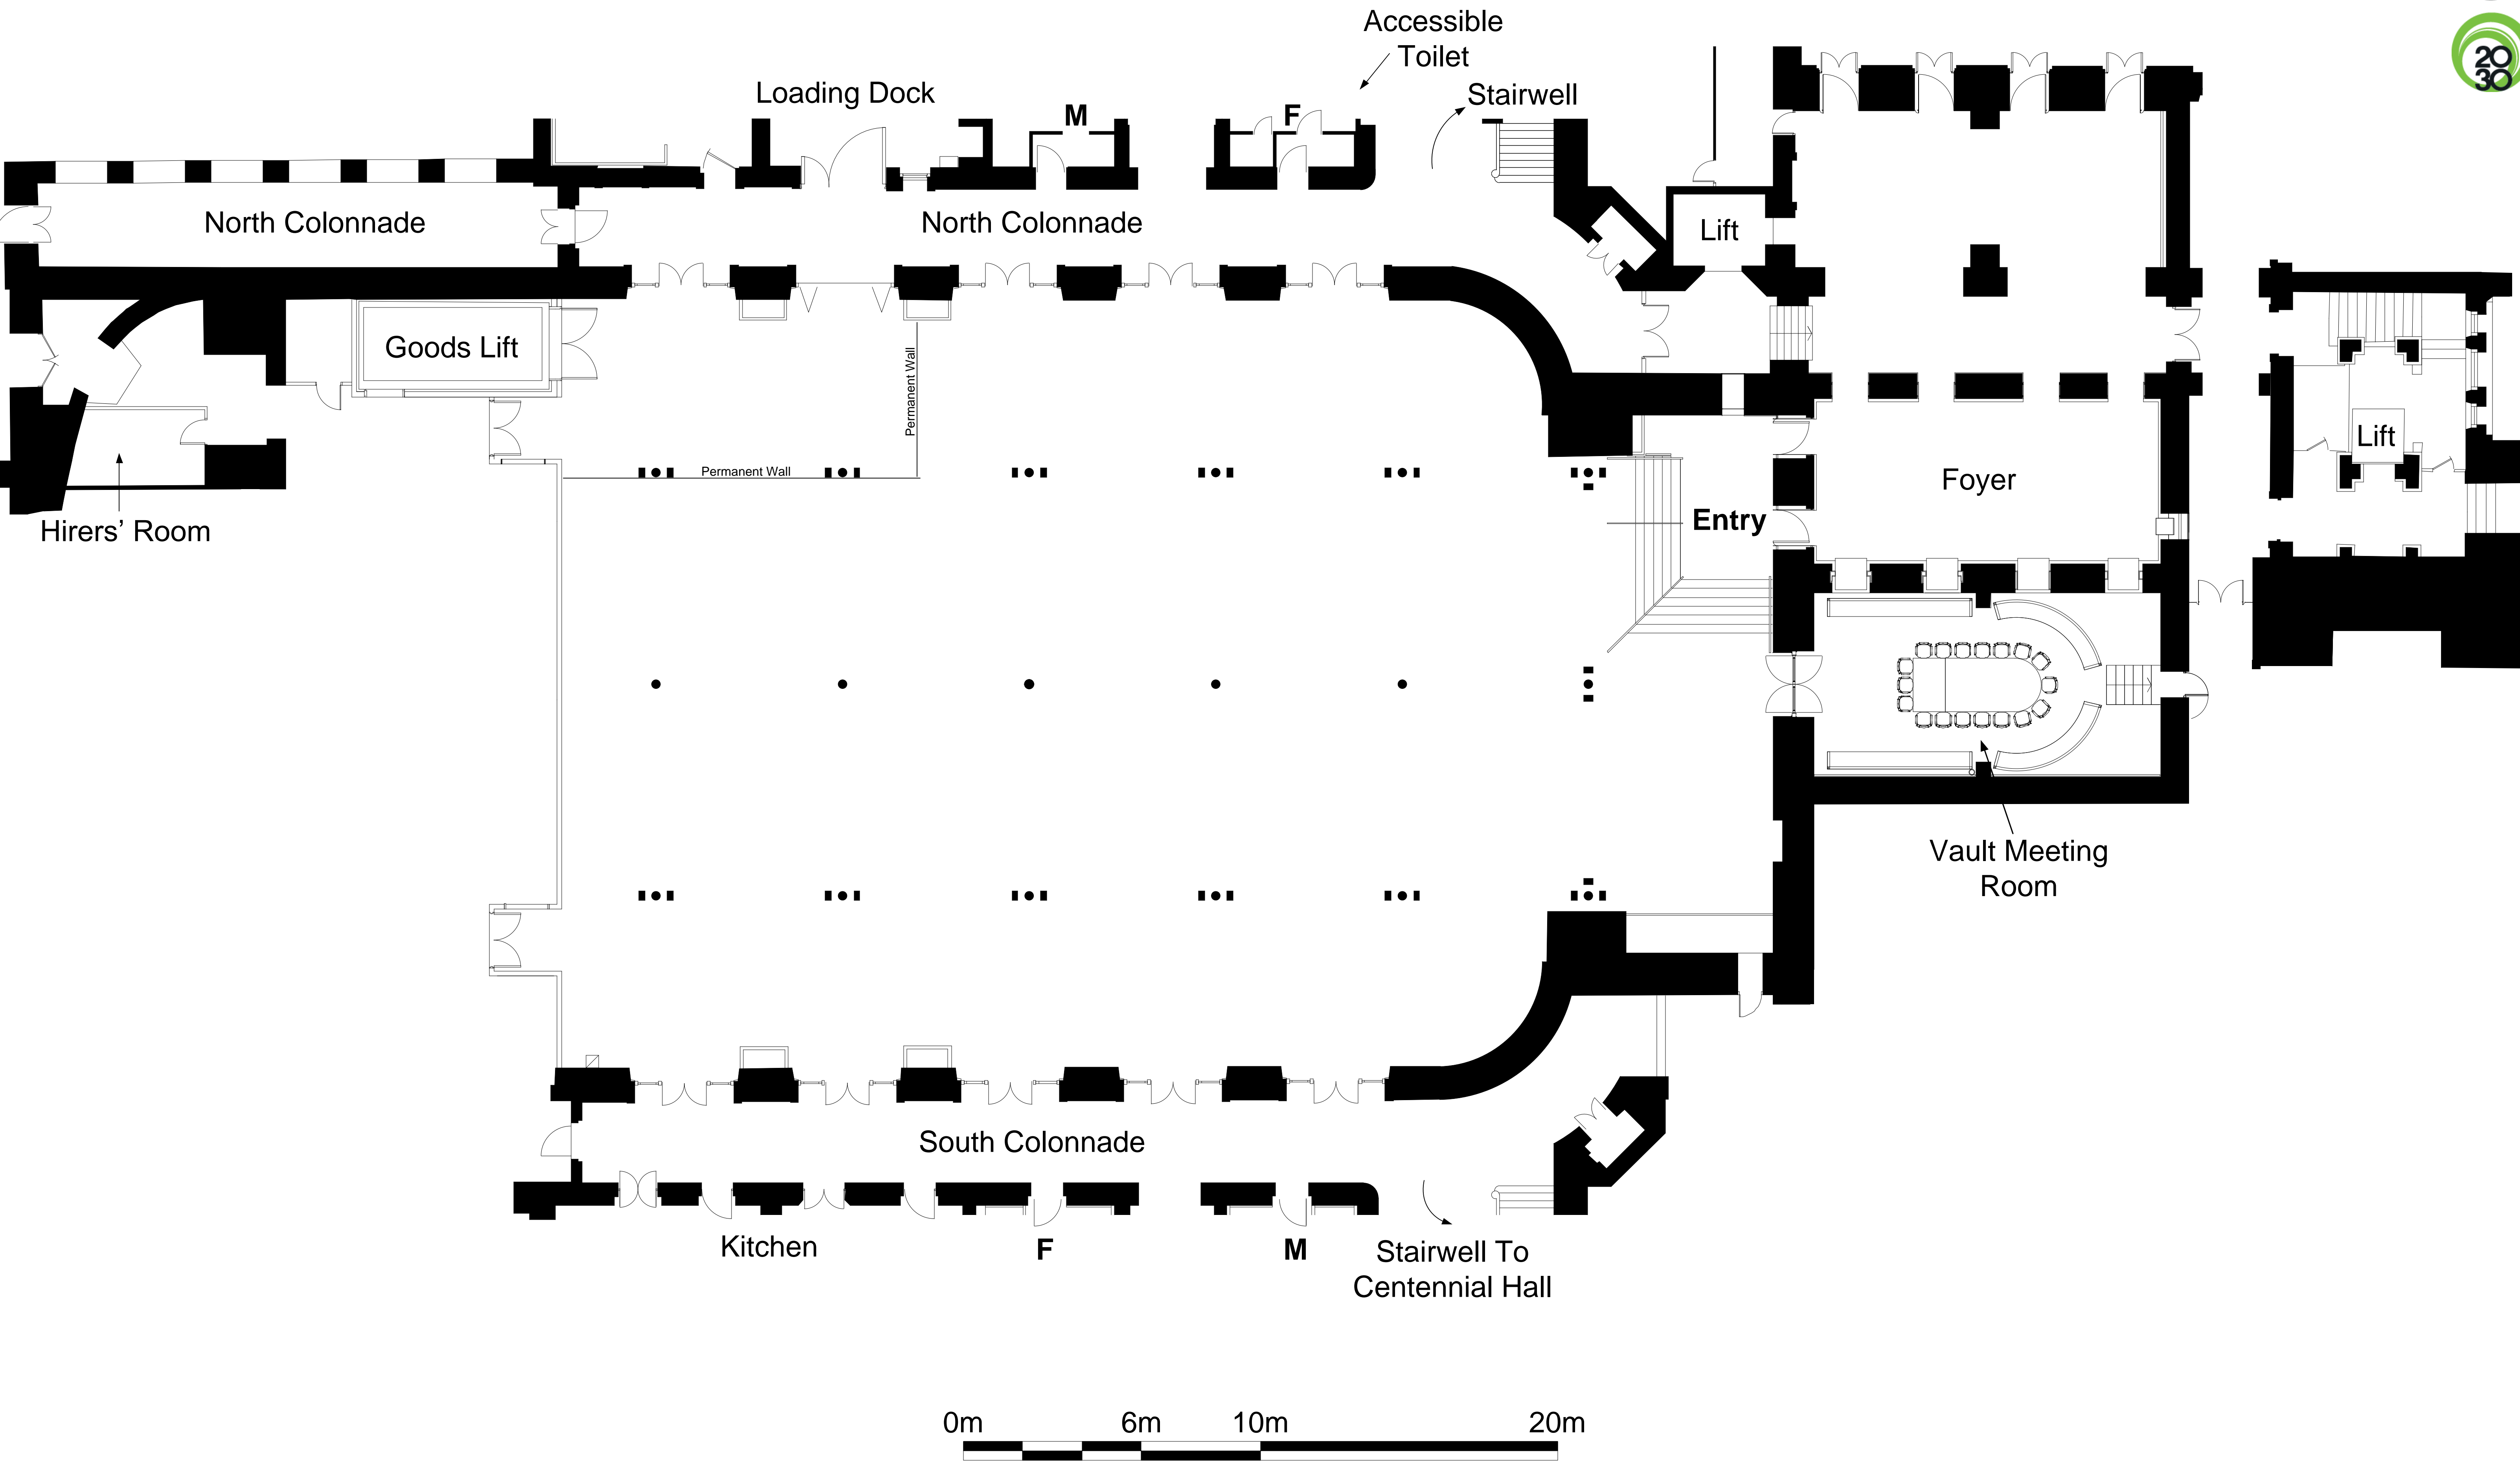

LOWER TOWN HALL

North Colonnade

North Colonnade

Loading Dock

Goods Lift

Hirers' Room

Permanent Wall

Permanent Wall

Accessible Toilet

Stairwell

Lift

Foyer

Entry

Lift

Vault Meeting Room

South Colonnade

Kitchen

F

M

Stairwell To Centennial Hall